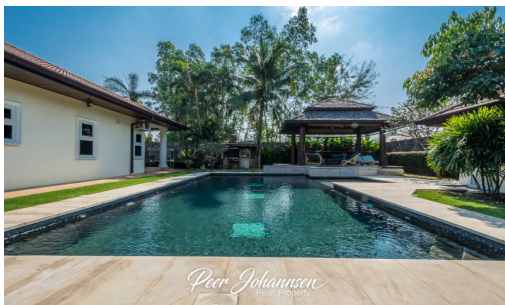

4 Bedroom House at Maprachan Lake

Pattaya, East Pattaya, Thailand

Reference: 6522

฿12,500,000

Peer Johansen
Pearl Property

Peer Johansen
Pearl Property

Peer Johansen
Pearl Property

Peer Johansen
Pearl Property

4 Bedrooms

4 Bathrooms

Villa

Property Description

A gorgeous house just 5 minutes from Maprachan lake. This property is part of a gated community and sits on a large plot of land. Property features a nice and modern swimming pool, outdoor sala and a large garden. The villa offers 4 bedrooms and 4 bathrooms.

Photo Gallery

Property Details

- **Property Type:** Villa
- **Location:** Pattaya, East Pattaya, Thailand
- **Internal Area:** 240m²
- **Land Area:** 1600m²
- **Price:** **฿12,500,000**
- **Bedrooms:** 4
- **Bathrooms:** 4