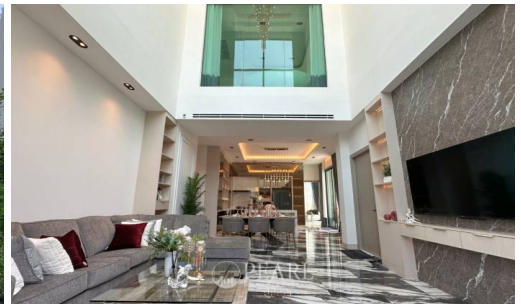

Madcha Le Villa - 4 Bed 5 Bath With Private Swimming Pool

Pattaya, North Pattaya, Thailand

Reference: 8557

฿16,999,000

Villa