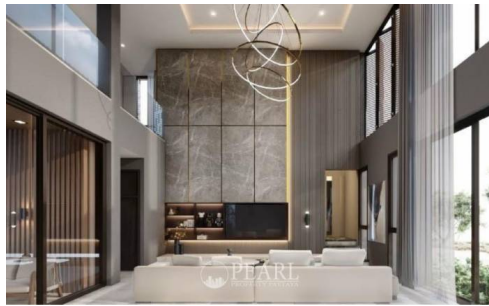

Newly Luxury Pool Villa Near Mabprachan Lake - 4 Bed 5 Bath

Pattaya, East Pattaya, Thailand

Reference: 6447

฿25,900,000

4 Bedrooms

5 Bathrooms

Villa

Property Description

This newly constructed, 2-storey luxury villa is situated close to Mabprachan Lake and also easily reaches local shops, restaurants, schools, shopping centers. The area boasts excellent connectivity to major road networks, ensuring easy access to the rest of the Pattaya city. The house is architectural masterpieces, featuring modern designs with a touch of elegance. It offers 4 bedrooms, 5 bathrooms, a private pool, garden. The land size is 140-145 Sq.w and the living size is approximately 589 sq.m Each of these properties offers a unique blend of luxury, comfort, and natural beauty, making them ideal for those seeking a high-end living experience near Mabprachan Lake in Pattaya.

Photo Gallery

Property Details

- **Property Type:** Villa
- **Location:** Pattaya, East Pattaya, Thailand
- **Internal Area:** 589m²
- **Land Area:** 566m²
- **Price:** **฿25,900,000**
- **Bedrooms:** 4
- **Bathrooms:** 5