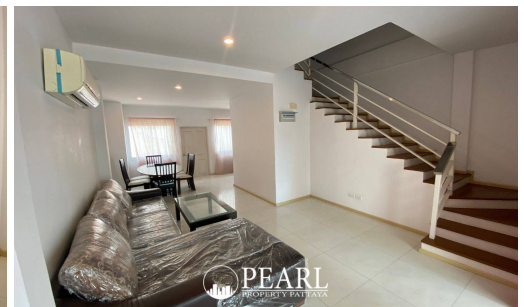

The Gallery Jomtien - 4 Bed 5 Bath

Pattaya, Jomtien, Thailand

Reference: 2746

฿9,000,000

4 Bedrooms

5 Bathrooms

Condo