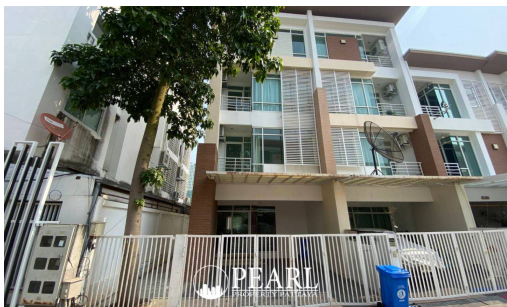

The Gallery Jomtien - 4 Bed 5 Bath

Pattaya, Jomtien, Thailand

Reference: 2746

฿9,000,000

4 Bedrooms