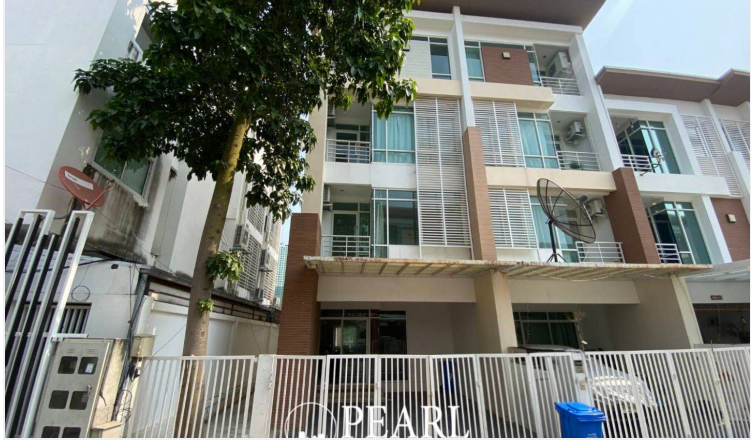

# The Gallery Jomtien - 4 Bed 5 Bath

Pattaya, Jomtien, Thailand

Reference: 2746

# Property Description

---

Pearl Property presents a spacious 4-story townhome in The Gallery Condominium, combining modern design with functional living space.

Situated on 29 sq. wah of land, this home features 5 bedrooms and 4 bathrooms, making it perfect for families or those in need of extra space for work and relaxation.

# Photo Gallery

## Property Details

---

- **Property Type:** Condo
- **Location:** Pattaya, Jomtien, Thailand
- **Internal Area:** 116m<sup>2</sup>
- **Price:** ฿9,000,000
- **Bedrooms:** 4
- **Bathrooms:** 5