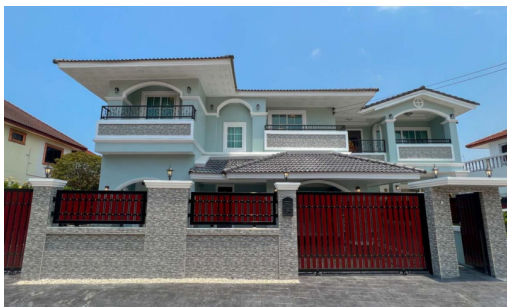

2-Storey House for Sale - 6 Bed 4 Bath

Pattaya, East Pattaya, Thailand

Reference: 20986

฿11,990,000

6 Bedrooms

4 Bathrooms

Villa

Property Description

This stunning 2-storey house is located in East Pattaya. Just 2 minutes to Mabprachan Lake , Just 15 minutes to the Pattaya city easy access to highway 36 and Motorway 7, with many restaurants and supermarkets nearby. The house is sitting on a plot of land of 416 Sq.m (104 Sq.wah) offering 606 Sqm. of living space. Consists of 6 bedrooms and 4 bathrooms. It comes fully furnished with 2 living rooms, European kitchen, dining area and 4 car parking.

Photo Gallery

Property Details

- **Property Type:** Villa
- **Location:** Pattaya, East Pattaya, Thailand
- **Internal Area:** 606m²
- **Land Area:** 416m²
- **Price:** **฿11,990,000**
- **Bedrooms:** 6
- **Bathrooms:** 4