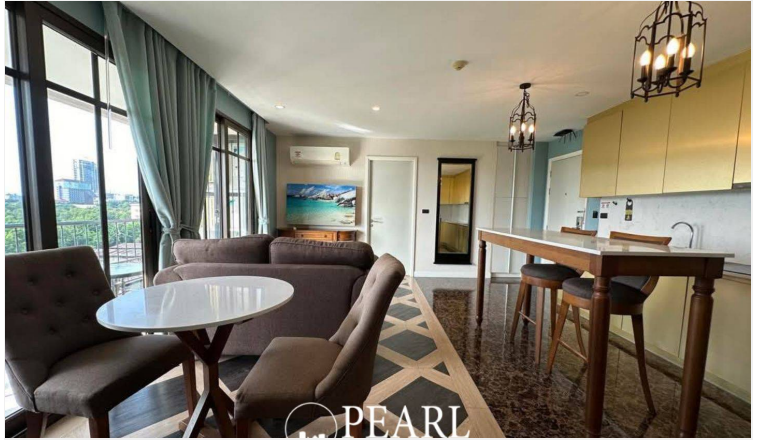

# Property Description

---

Pearl Property presents a stylish 2-bedroom, 2-bathroom condo in the charming Espana Condo Resort Pattaya, located in the vibrant Jomtien area.

Situated on the 5th floor of Building G, this 69.81 sqm unit (Room G517-518) offers a blend of elegance and comfort, with beautifully designed interiors and modern furnishings in pristine condition — barely used and ready for immediate move-in.

## Key Features:

2 spacious bedrooms, 2 bathrooms

5th floor, Building G

Fully furnished with stylish decor

Foreign quota available Transfer fee 50/50

Espana Condo Resort Pattaya boasts an impressive array of facilities inspired by Spanish architecture, including a grand swimming pool, lush gardens, a fully equipped fitness center, and 24-hour security. Conveniently located near Mab Prachan Reservoir and close to the tennis court, this condo offers a perfect balance of resort-style living and easy access to Pattaya's key attractions.

# Photo Gallery