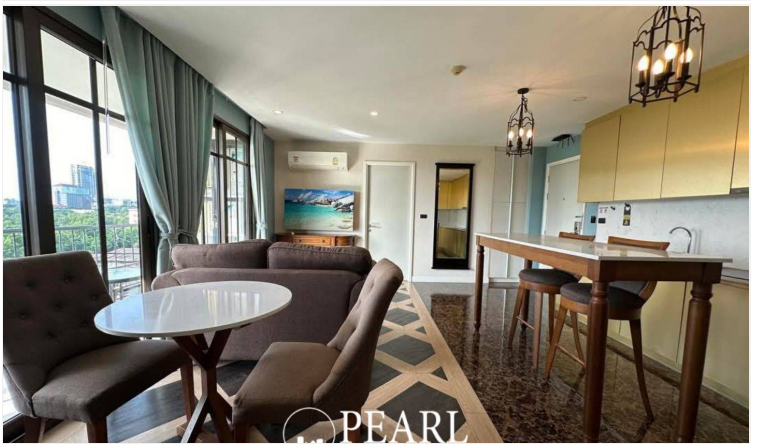

Photo Gallery