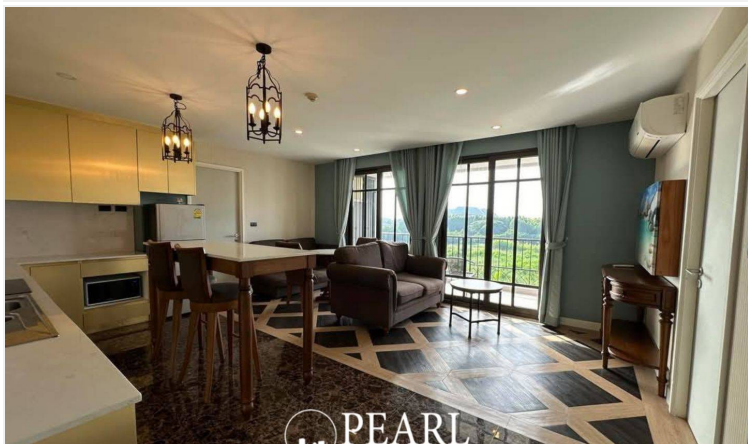

Photo Gallery