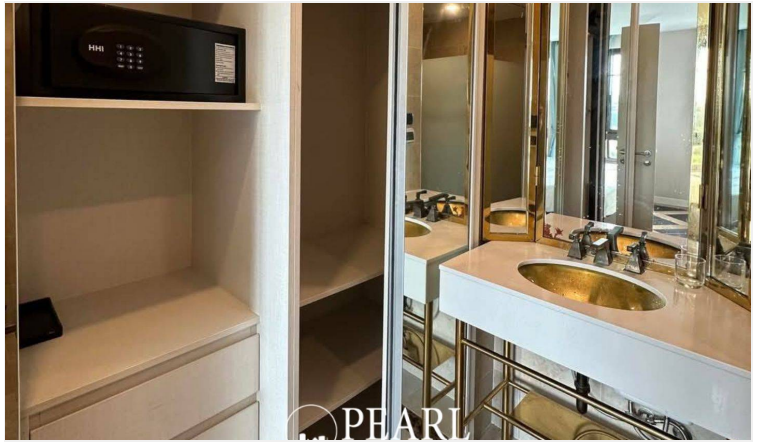

# Property Description

---

Pearl Property presents a stylish 2-bedroom, 2-bathroom condo in the charming Espana Condo Resort Pattaya, located in the vibrant Jomtien area.

Situated on the 5th floor of Building G, this 69.81 sqm unit (Room G517-518) offers a blend of elegance and comfort, with beautifully designed interiors and modern furnishings in pristine condition — barely used and ready for immediate move-in.

## Key Features:

2 spacious bedrooms, 2 bathrooms

5th floor, Building G

Fully furnished with stylish decor

Foreign quota available Transfer fee 50/50

Espana Condo Resort Pattaya boasts an impressive array of facilities inspired by Spanish architecture, including a grand swimming pool, lush gardens, a fully equipped fitness center, and 24-hour security. Conveniently located near Mab Prachan Reservoir and close to the tennis court, this condo offers a perfect balance of resort-style living and easy access to Pattaya's key attractions.

# Photo Gallery