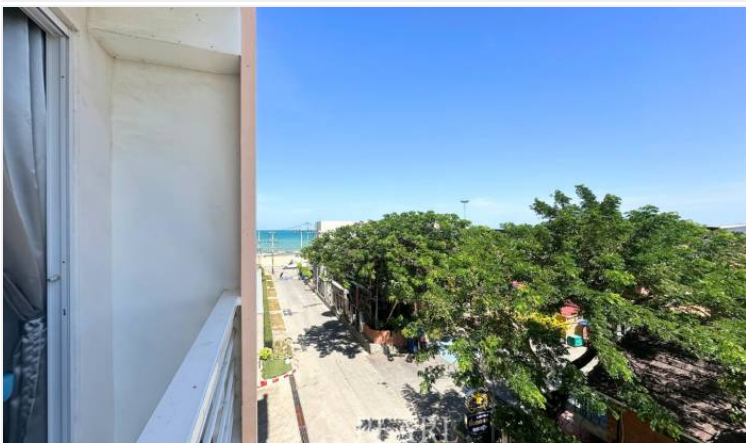

Neo Seaview Condo - 1 Bed 1 Bath Unit (4th Floor)

Pattaya, Jomtien, Thailand

Reference: 1674

฿1,790,000

1 Bedrooms

1 Bathrooms

Condo

Property Description

Neo Seaview, located near Jomtien Beach, is a modern development designed to offer residents the perfect blend of comfort, convenience, and style, whether you're seeking a serene seaside escape or a vibrant urban lifestyle. This 4th-floor unit features 1 bedroom and 1 bathroom, offering 28.47 square meters. It comes fully furnished with a modern kitchen, dining area, and living area, ensuring a comfortable and stylish living environment. Large windows and private balconies allow residents to enjoy breathtaking sea views and ample natural light.

Photo Gallery

Property Details

- **Property Type:** Condo
- **Location:** Pattaya, Jomtien, Thailand
- **Internal Area:** 28.47m²
- **Price:** ฿1,790,000
- **Bedrooms:** 1
- **Bathrooms:** 1

Location