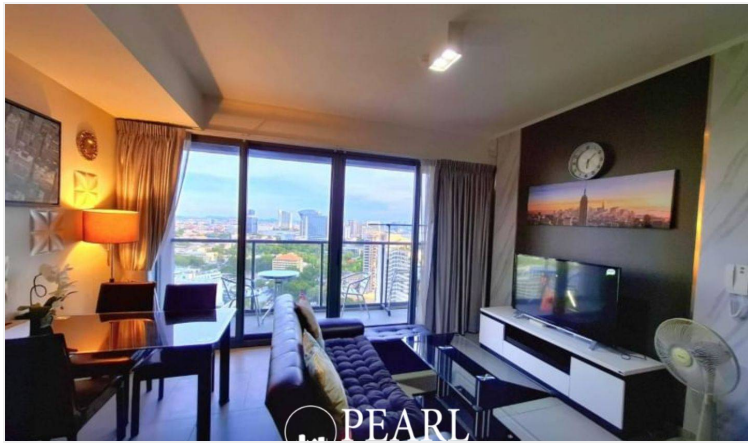

Wake up to breathtaking sea views in this exclusive 1-bedroom, 1-bathroom condo at the prestigious **Zire Wongamat**. Spanning **50 sqm**, this fully furnished unit offers a stylish open-plan layout, designed for both comfort and sophistication—ideal for a serene beachfront lifestyle or a high-value investment.

Property Highlights:

- Direct sea views** from the living area and bedroom
- Spacious 50 sqm** layout with modern interiors
- Fully furnished** with high-quality furnishings

Exclusive Facilities at Zire Wongamat:

Located in the upscale **Wongamat Beach** area, this residence is surrounded by **fine dining, shopping malls, and international schools**, offering the perfect balance of convenience and tranquility.

Don't miss this incredible opportunity! **Contact us now** to schedule a viewing.

Photo Gallery

Property Details

- **Property Type:** Condo
- **Location:** Muang Pattaya, Bang Lamung, Thailand
- **Internal Area:** 50m²
- **Price:** ฿6,690,000
- **Bedrooms:** 1
- **Bathrooms:** 1