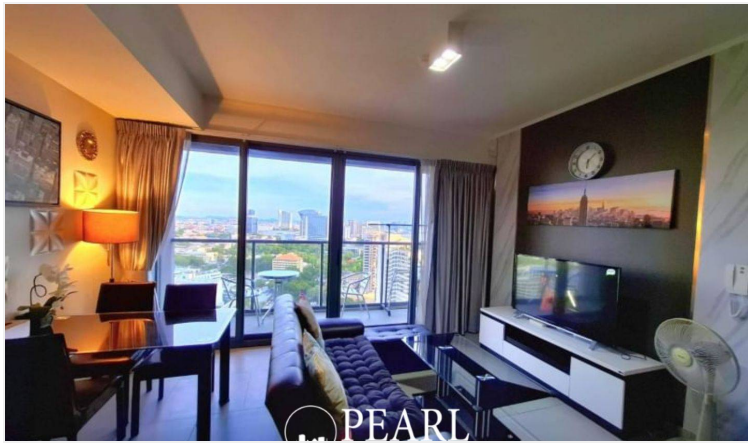

Pearl Property presents a luxury beachfront condo at Zire Wongamat!

Wake up to breathtaking sea views in this exclusive 1-bedroom, 1-bathroom condo at the prestigious **Zire Wongamat**. Spanning **50 sqm**, this fully furnished unit offers a stylish open-plan layout, designed for both comfort and sophistication—ideal for a serene beachfront lifestyle or a high-value investment.

Property Highlights:

- Direct sea views** from the living area and bedroom
- Spacious 50 sqm** layout with modern interiors
- Fully furnished** with high-quality furnishings

Exclusive Facilities at Zire Wongamat:

Located in the upscale **Wongamat Beach** area, this residence is surrounded by **fine dining, shopping malls, and international schools**, offering the perfect balance of convenience and tranquility.

Don't miss this incredible opportunity! **Contact us now** to schedule a viewing.

Photo Gallery

Property Details

- **Property Type:** Condo
- **Location:** Pattaya, Pattaya, Thailand
- **Internal Area:** 50m²
- **Price:** ฿6,690,000
- **Bedrooms:** 1
- **Bathrooms:** 1