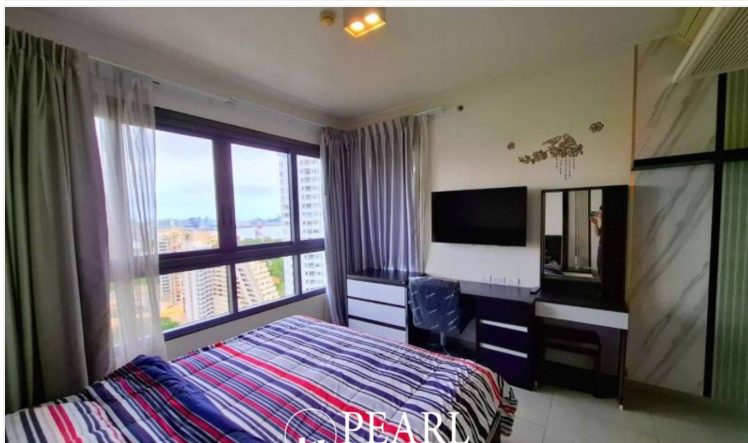

Photo Gallery