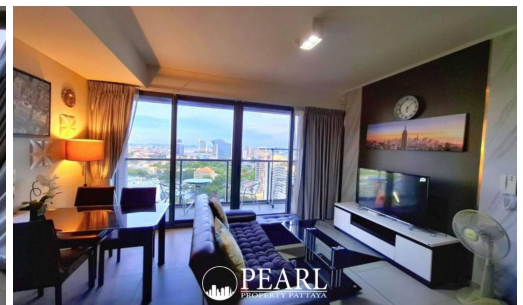

Zire Wongamat Condo - 1Bed 1Bath (Floor 26)

Pattaya, Pattaya, Thailand

Reference: 0682

฿6,690,000