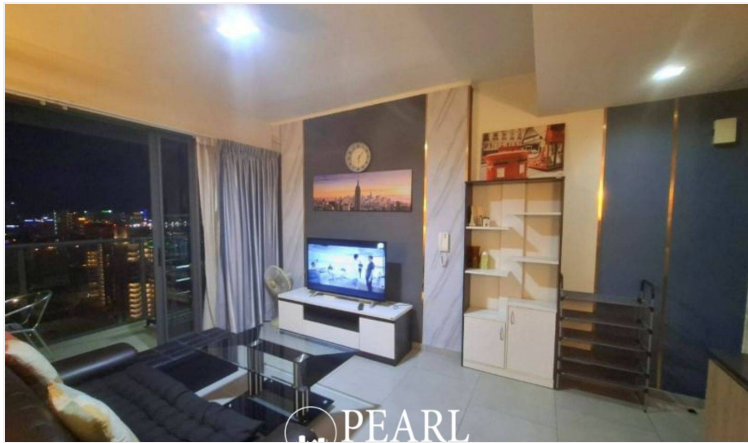

Wake up to breathtaking sea views in this exclusive 1-bedroom, 1-bathroom condo at the prestigious **Zire Wongamat**. Spanning **50 sqm**, this fully furnished unit offers a stylish open-plan layout, designed for both comfort and sophistication—ideal for a serene beachfront lifestyle or a high-value investment.

Property Highlights:

- Direct sea views** from the living area and bedroom
- Spacious 50 sqm** layout with modern interiors
- Fully furnished** with high-quality furnishings

Exclusive Facilities at Zire Wongamat:

Located in the upscale **Wongamat Beach** area, this residence is surrounded by **fine dining, shopping malls, and international schools**, offering the perfect balance of convenience and tranquility.

Don't miss this incredible opportunity! **Contact us now** to schedule a viewing.

Photo Gallery

Property Details

- **Property Type:** Condo
- **Location:** Muang Pattaya, Bang Lamung, Thailand
- **Internal Area:** 50m²
- **Price:** ฿6,690,000
- **Bedrooms:** 1
- **Bathrooms:** 1