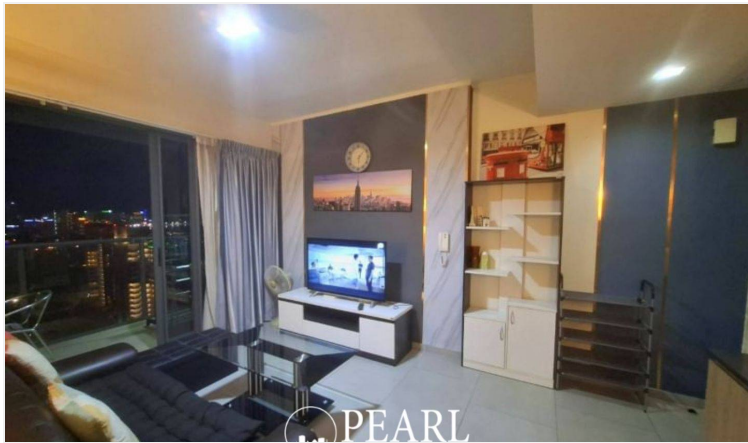

Pearl Property presents a luxury beachfront condo at Zire Wongamat!

Wake up to breathtaking sea views in this exclusive 1-bedroom, 1-bathroom condo at the prestigious **Zire Wongamat**. Spanning **50 sqm**, this fully furnished unit offers a stylish open-plan layout, designed for both comfort and sophistication—ideal for a serene beachfront lifestyle or a high-value investment.

Property Highlights:

- Direct sea views** from the living area and bedroom
- Spacious 50 sqm** layout with modern interiors
- Fully furnished** with high-quality furnishings

Exclusive Facilities at Zire Wongamat:

Located in the upscale **Wongamat Beach** area, this residence is surrounded by **fine dining, shopping malls, and international schools**, offering the perfect balance of convenience and tranquility.

Don't miss this incredible opportunity! **Contact us now** to schedule a viewing.

Photo Gallery

Property Details

- **Property Type:** Condo
- **Location:** Pattaya, Pattaya, Thailand
- **Internal Area:** 50m²
- **Price:** ฿6,690,000
- **Bedrooms:** 1
- **Bathrooms:** 1