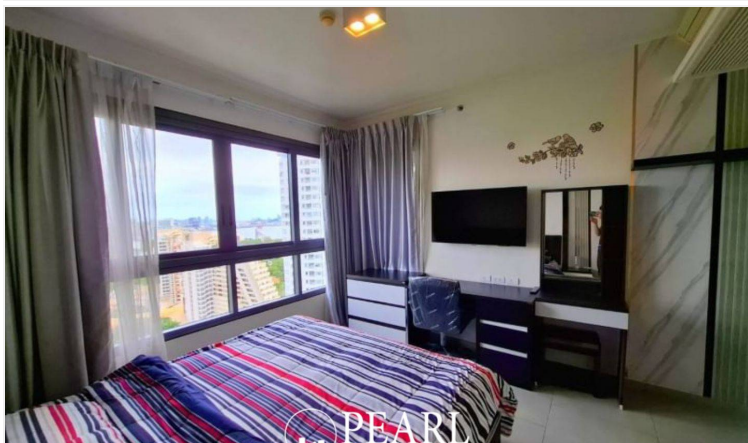

Zire Wongamat Condo - 1Bed 1Bath (Floor 26)

Pattaya, Pattaya, Thailand

Reference: 0682

฿6,690,000

1 Bedrooms

1 Bathrooms

Condo

Property Description

Pearl Property presents a luxury beachfront condo at Zire Wongamat!

Wake up to breathtaking sea views in this exclusive 1-bedroom, 1-bathroom condo at the prestigious **Zire Wongamat**. Spanning **50 sqm**, this fully furnished unit offers a stylish open-plan layout, designed for both comfort and sophistication—ideal for a serene beachfront lifestyle or a high-value investment.

Property Highlights:

- Direct sea views** from the living area and bedroom
- Spacious 50 sqm** layout with modern interiors
- Fully furnished** with high-quality furnishings

Exclusive Facilities at Zire Wongamat:

Don't miss this incredible opportunity! **Contact us now** to schedule a viewing.

Photo Gallery

Property Details

- **Property Type:** Condo
- **Location:** Pattaya, Pattaya, Thailand
- **Internal Area:** 50m²
- **Price:** ฿6,690,000
- **Bedrooms:** 1
- **Bathrooms:** 1