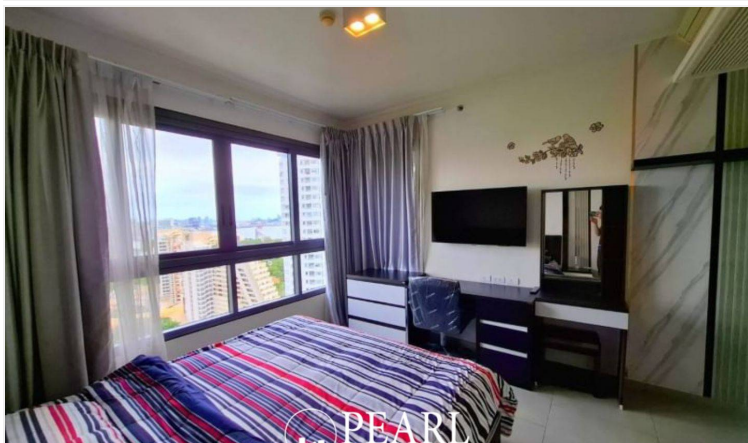

Zire Wongamat Condo - 1Bed 1Bath (Floor 26)

Muang Pattaya, Bang Lamung, Thailand
Reference: 0682

฿6,690,000

1 Bedrooms

1 Bathrooms

Condo

Property Description

Pearl Property presents a luxury beachfront condo at Zire Wongamat!

Wake up to breathtaking sea views in this exclusive 1-bedroom, 1-bathroom condo at the prestigious **Zire Wongamat**. Spanning **50 sqm**, this fully furnished unit offers a stylish open-plan layout, designed for both comfort and sophistication—ideal for a serene beachfront lifestyle or a high-value investment.

Property Highlights:

- Direct sea views** from the living area and bedroom
- Spacious 50 sqm** layout with modern interiors
- Fully furnished** with high-quality furnishings

Exclusive Facilities at Zire Wongamat:

Don't miss this incredible opportunity! **Contact us now** to schedule a viewing.

Photo Gallery

Property Details

- **Property Type:** Condo
- **Location:** Muang Pattaya, Bang Lamung, Thailand
- **Internal Area:** 50m²
- **Price:** ฿6,690,000
- **Bedrooms:** 1
- **Bathrooms:** 1