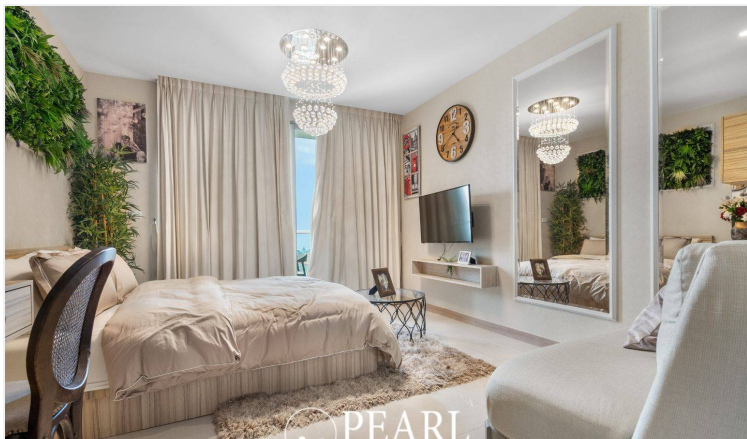

Property Description

The New Landmark of Jomtien

A luxurious high-rise condominium designed to stand out on the skyline, offering breathtaking panoramic views of Jomtien Beach. Conveniently located on Jomtien Second Road, near Sukhumvit Road, providing easy access to all major destinations. Over **80% of the units** feature direct sea views.

World-Class Facilities

The Riviera Jomtien offers an exceptional living experience with premium facilities, including a **large swimming pool, jacuzzi, clubhouse, meeting room, games room, sauna, fitness center, and kid's club**. The highlight features include **Sky Fitness and an infinity-edge pool on the 42nd floor**.

Unit Details

1 Bedrooms, 1 Bathrooms

32.66 sq.m. Studio of living space

11th floor with a sea view

Fully furnished

European-style kitchen, dining area, and living space

Sales Conditions

Available under **Foreign Quota ownership**

Photo Gallery