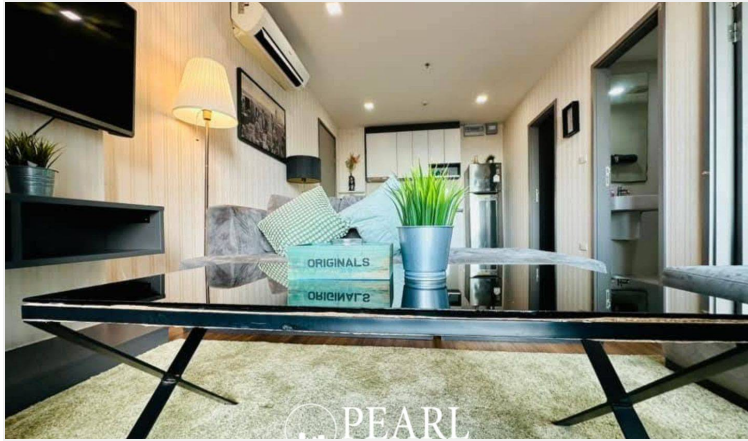

# Property Description

---

Pearl Property presents a modern 2-bedroom, 1-bathroom condo in The Base Central Pattaya — a stylish high-rise residence in the heart of Pattaya.

Located on the 12th floor of Building B, this 50 sqm front-facing unit offers stunning sea views, allowing you to enjoy the serene coastal skyline from the comfort of your home. The condo is part of the foreign quota, ensuring seamless ownership for international buyers.

## Key Features:

2 bedrooms, 1 bathroom

12th floor, Building B

Front-facing unit with sea views

50 sqm of modern living space

Foreign quota available

Transfer fee 50/50

The Base Central Pattaya provides top-notch facilities, including a rooftop swimming pool with panoramic views, a fully equipped fitness center, lush gardens, and 24-hour security. Perfectly situated in central Pattaya, you're just steps away from shopping malls, restaurants, and vibrant nightlife, offering the best of city and seaside living.

# Photo Gallery