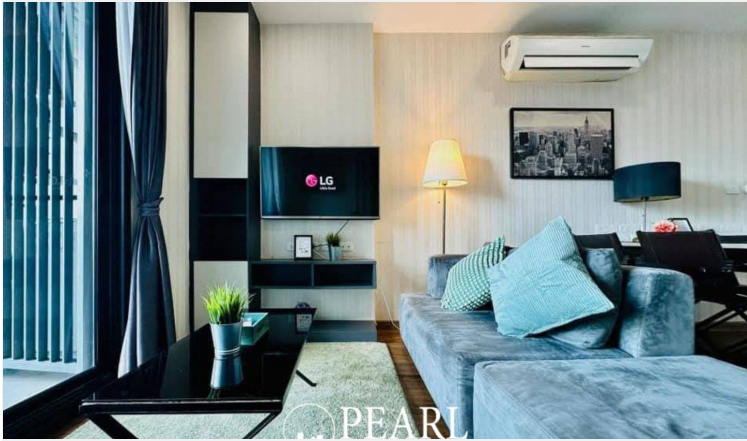

Don't miss this incredible opportunity to own a prime condo in Pattaya's city center. Contact us today to schedule a viewing or arrange a virtual tour.

Photo Gallery