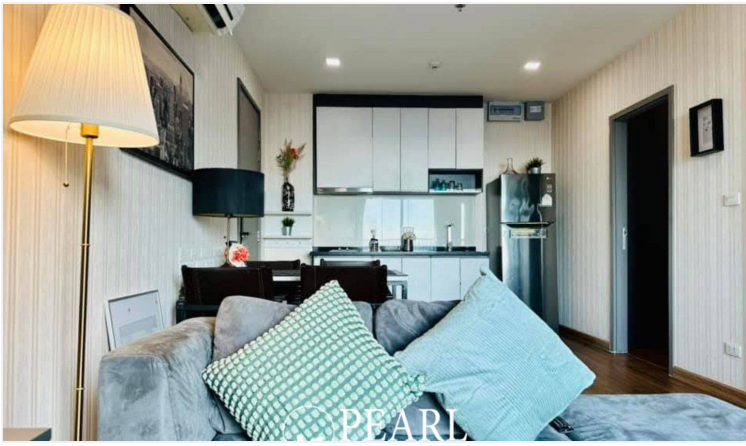

# Property Description

---

Pearl Property presents a modern 2-bedroom, 1-bathroom condo in The Base Central Pattaya — a stylish high-rise residence in the heart of Pattaya.

Located on the 12th floor of Building B, this 50 sqm front-facing unit offers stunning sea views, allowing you to enjoy the serene coastal skyline from the comfort of your home. The condo is part of the foreign quota, ensuring seamless ownership for international buyers.

## Key Features:

2 bedrooms, 1 bathroom

12th floor, Building B

Front-facing unit with sea views

50 sqm of modern living space

Foreign quota available

Transfer fee 50/50

The Base Central Pattaya provides top-notch facilities, including a rooftop swimming pool with panoramic views, a fully equipped fitness center, lush gardens, and 24-hour security. Perfectly situated in central Pattaya, you're just steps away from shopping malls, restaurants, and vibrant nightlife, offering the best of city and seaside living.

# Photo Gallery